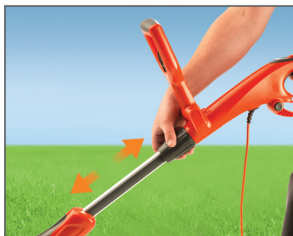

# Flymo Contour 500E

Powerful electric grass trimmer and lawn edger. The quick and easy way to trim and edge the contours of your lawn

**Telescopic handle**  
Easy to adjust to user's height.

**Simply convert**  
Simply convert from trim to edge by twisting the cutting head

**Plant Guard**  
Easy to adjust tree and plant guard.

**Shrubbing**  
Trim difficult to access places

## Technical data

Voltage	230 V	Lawn edge facility	Yes
Power rating	500 W	Sound power level, guaranteed (LWA)	96 dB(A)
Cable length	10 m / 32.81 feet	Sound pressure level at operators ear	80.3 dB(A)
Cutting width	25 cm / 9.84 inch	Vibration (ah)	2 m/s <sup>2</sup>
Feed mechanism	Autofeed	Weight (excl. cutting equipment)	3.1 kg / 6.83 lbs
Number of line exits	2	Weight incl. packaging	4.6 kg / 10.14 lbs
Shrubbing Features	Yes	Packaging size, LxWxH	500x300x150 mm /
Plant Guard	Yes		19.69x11.81x5.91 inch